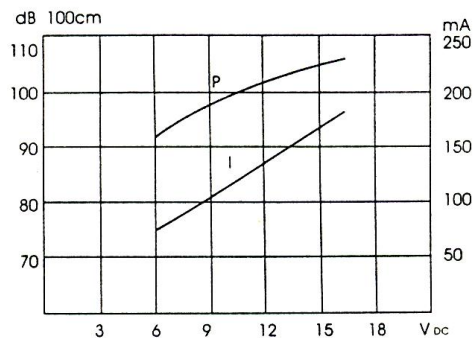

**High-Output Siren****W-12B1****DIMENSIONS: (Unit: mm)****FEATURES:**

- High Output
- Sealed Type
- High Reliability

APPLICATIONS:

- Automatic Control Equipment
- Communication Equipment
- Electronic Instruments

CHARACTERISTICS:**ELECTRICAL SPECIFICATIONS:**

Min. Sound Pressure Level at

12V _{DC} /100cm.....	100dB(A)
Rated Voltage.....	12V _{DC}
Operating Voltage.....	.6~16V _{DC}
Max. Consumption.....	250mA/12V _{DC}
Tone Nature.....	Siren
Operating Temperature.....	-20~+70°C
Case Material/Color.....	ABS/Black
Weight.....	63g

PACKING INFORMATION:

Packing: 120 pcs per export carton

Carton Size: 47×30.5×21cm

G. Weight: 9.1 kgs N. Weight: 7.6 kgs

Address: No. 12. Lane 722. Sangtian Road Jiangdong, Ningbo, 315040 P. R. China

Sales Tel: +86-574-87809820(International)/87805605(Domestic)