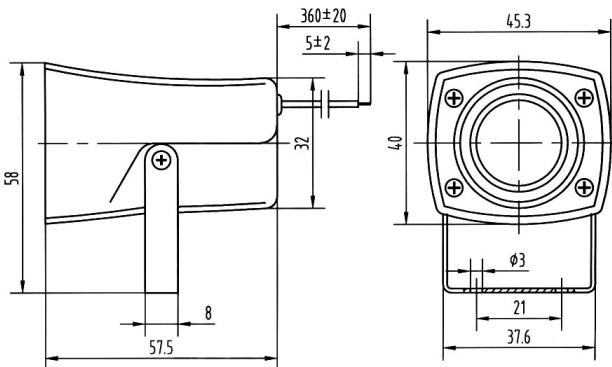

**High-Output Siren****W-12B1****DIMENSIONS: (Unit: mm)****FEATURES:**

- High Output
- Sealed Type
- High Reliability

APPLICATIONS:

- Automatic Control Equipment
- Communication Equipment
- Electronic Instruments

CHARACTERISTICS:**ELECTRICAL SPECIFICATIONS:**

Min. Sound Pressure Level at

12V _{DC} /100cm.....	100dB(A)
Rated Voltage.....	12V _{DC}
Operating Voltage.....	.6~16V _{DC}
Max. Consumption.....	250mA/12V _{DC}
Tone Nature.....	Siren
Operating Temperature.....	-20~+70°C
Case Material/Color.....	ABS/Black
Weight.....	63g

PACKING INFORMATION:

Packing: 120 pcs per export carton

Carton Size: 47×30.5×21cm

G. Weight: 9.1 kgs N. Weight: 7.6 kgs

Address: No. 12. Lane 722. Sangtian Road Jiangdong, Ningbo, 315040 P. R. China

Sales Tel: +86-574-87809820(International)/87805605(Domestic)