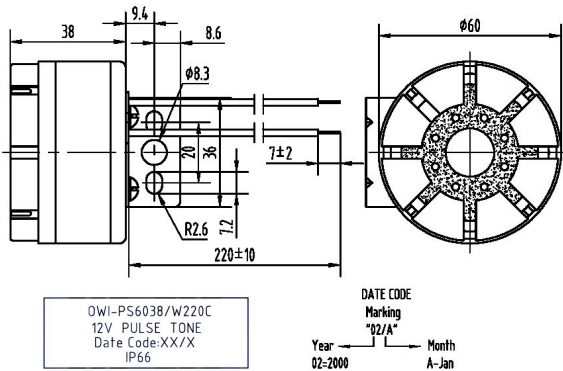

High-Output Siren

W-32 (DB: 143PN3120-X403A)

FEATURES:

- High Output
- Wide Voltage Range
- High Reliability

Rev.3

APPLICATIONS:

- Automatic Control Equipment
- Back A Car Alarm
- Alarm Systems

DIMENSIONS: (Unit: mm)

DWL-PS6038/W220C
 12V PULSE TONE
 Date Code:XX/X
 IP66

CHARACTERISTICS:

ELECTRICAL SPECIFICATIONS:

Min. Sound Pressure Level at
 12V_{DC}/100cm.....108dB(A)

Rated Voltage.....12V_{DC}

Operating Voltage.....6~15V_{DC}

Max. Consumption300mA/ 12V_{DC}

Oscillating Frequency.....2.8 \pm 0.5kHz

Tone Nature.....Normal Pulse(1.2~1.6Hz)

Terminal.....Lead wire

Operating Temperature.....-20~+85°C

Case Material/Color.....ABS/Black

Weight.....110g

PACKING INFORMATION:

Packing: 120 pcs per export carton
 Carton Size: 47x30.5x21cm
 G. Weight: 14.7 kgs N. Weight: 13.2 kgs
 Address: No. 12. Lane 722. Sangtian Road Jiangdong, Ningbo, 315040 P. R. China
 Sales Tel: +86-574-87809820(International)/87805605(Domestic)
 Fax: +86-574-87803761