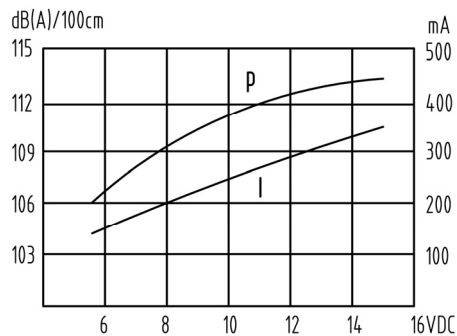

High-Output Siren

W-32 (DB: 143PN3120-X403A)

FEATURES:

- High Output
- Wide Voltage Range
- High Reliability

Rev.3

APPLICATIONS:

- Automatic Control Equipment
- Back A Car Alarm
- Alarm Systems

DIMENSIONS: (Unit: mm)

DWL-PS6038/W220C
 12V PULSE TONE
 Date Code:XX/X
 IP66

CHARACTERISTICS:

ELECTRICAL SPECIFICATIONS:

Min. Sound Pressure Level at
 12V_{DC}/100cm.....108dB(A)

Rated Voltage.....12V_{DC}

Operating Voltage.....6~15V_{DC}

Weight.....110g

PACKING INFORMATION:

Packing: 120 pcs per export carton
 Carton Size: 47x30.5x21cm
 G. Weight: 14.7 kgs N. Weight: 13.2 kgs
 Address: No. 12. Lane 722. Sangtian Road Jiangdong, Ningbo, 315040 P. R. China
 Sales Tel: +86-574-87809820(International)/87805605(Domestic)
 Fax: +86-574-87803761