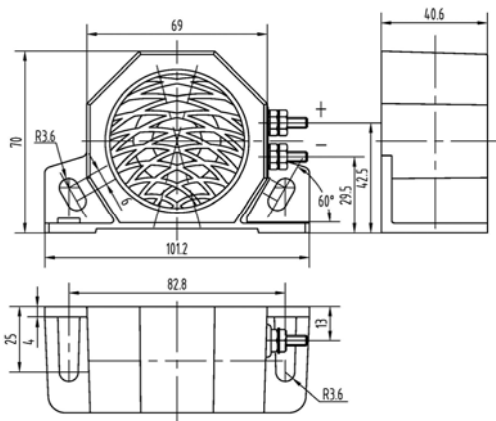

**DIMENSIONS: (Unit: mm)****ELECTRICAL SPECIFICATIONS:**

Sound Pressure Level at

24V <sub>DC</sub> /120cm.....	82~102±4dB(A)
Rated Voltage.....	24V <sub>DC</sub>
Operating Voltage.....	10~32V <sub>DC</sub>
Max. Consumption at 24V <sub>DC</sub> .....	800mA
Oscillating Frequency.....	1200±500Hz
Tone Nature.....	Slow Pulse (1.2Hz±30%)
Operating Temperature.....	-40~+85°C
Case Material/Color.....	PA66/Black
Weight.....	265g

**PACKING INFORMATION:**

Packing: 36 pcs per export carton

Carton Size: 32×25×19 cm

G. Weight: 11.0 kgs N. Weight: 9.5 kgs

Address: No. 12. Lane 722. Sangtian Road Jiangdong, Ningbo, 315040 P. R. China

Sales Tel: +86-574-87809820(International)/87805605(Domestic)